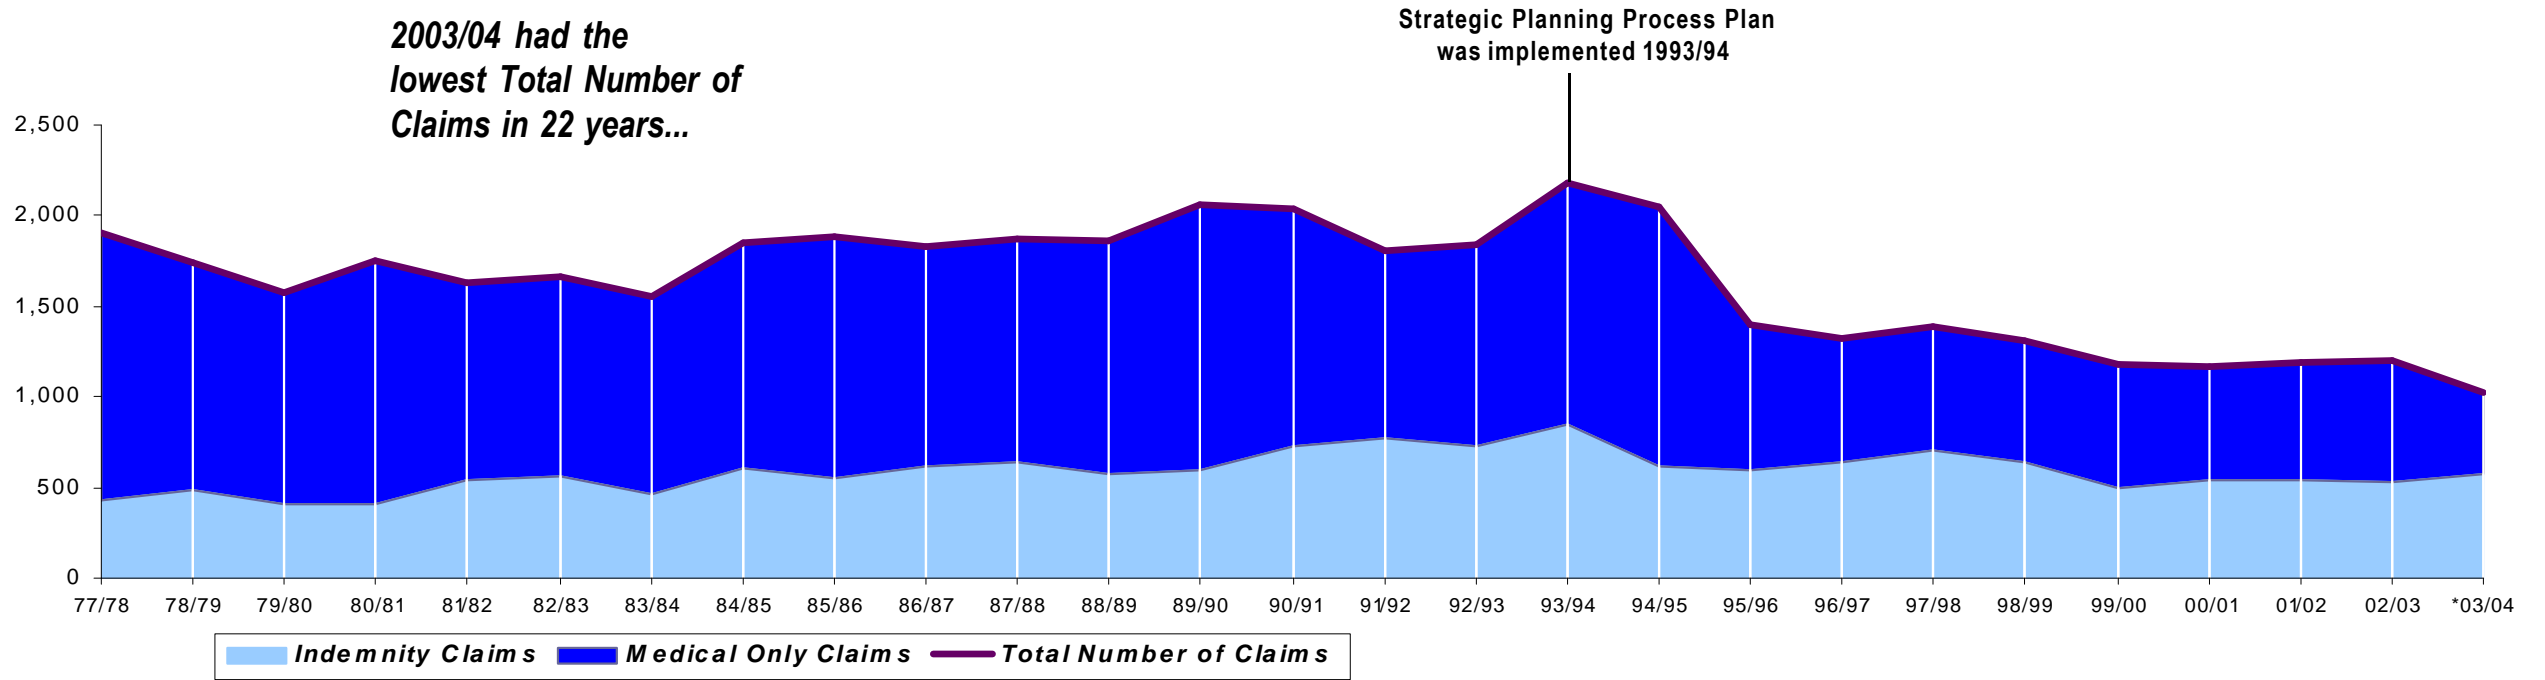

CONTRA COSTA COUNTY SCHOOLS INSURANCE GROUP

PERFORMANCE SUMMARY

1977 - 2004

*2003/04
Data is Estimated

*2003/04
Data is Estimated